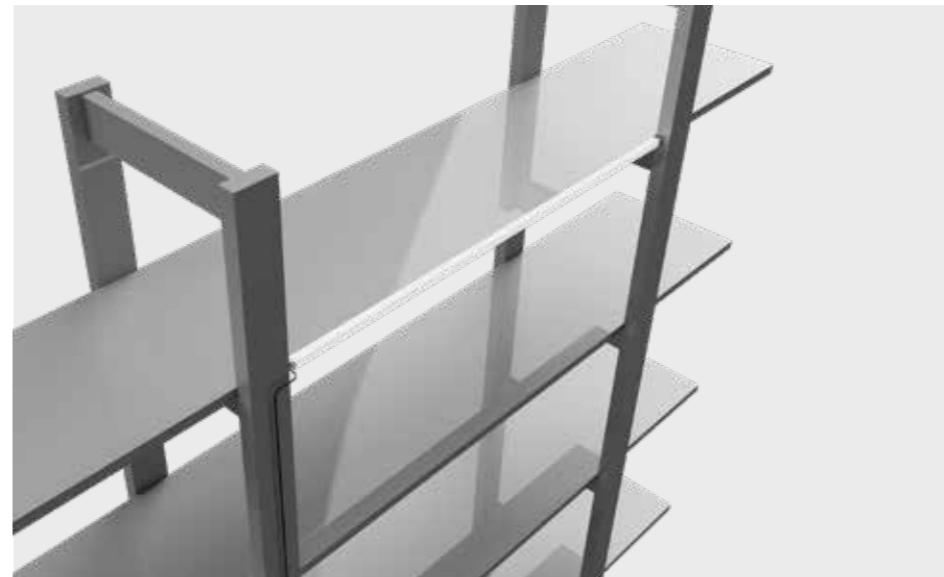

esempio di installazione example of installation

DODIS si distingue anche dal punto di vista della semplicità di installazione, grazie al biadesivo ad alta temperatura/tenuta.

DODIS impress in terms of installation friendliness as well, thanks to the high-temperature rated self-adhesive tape.