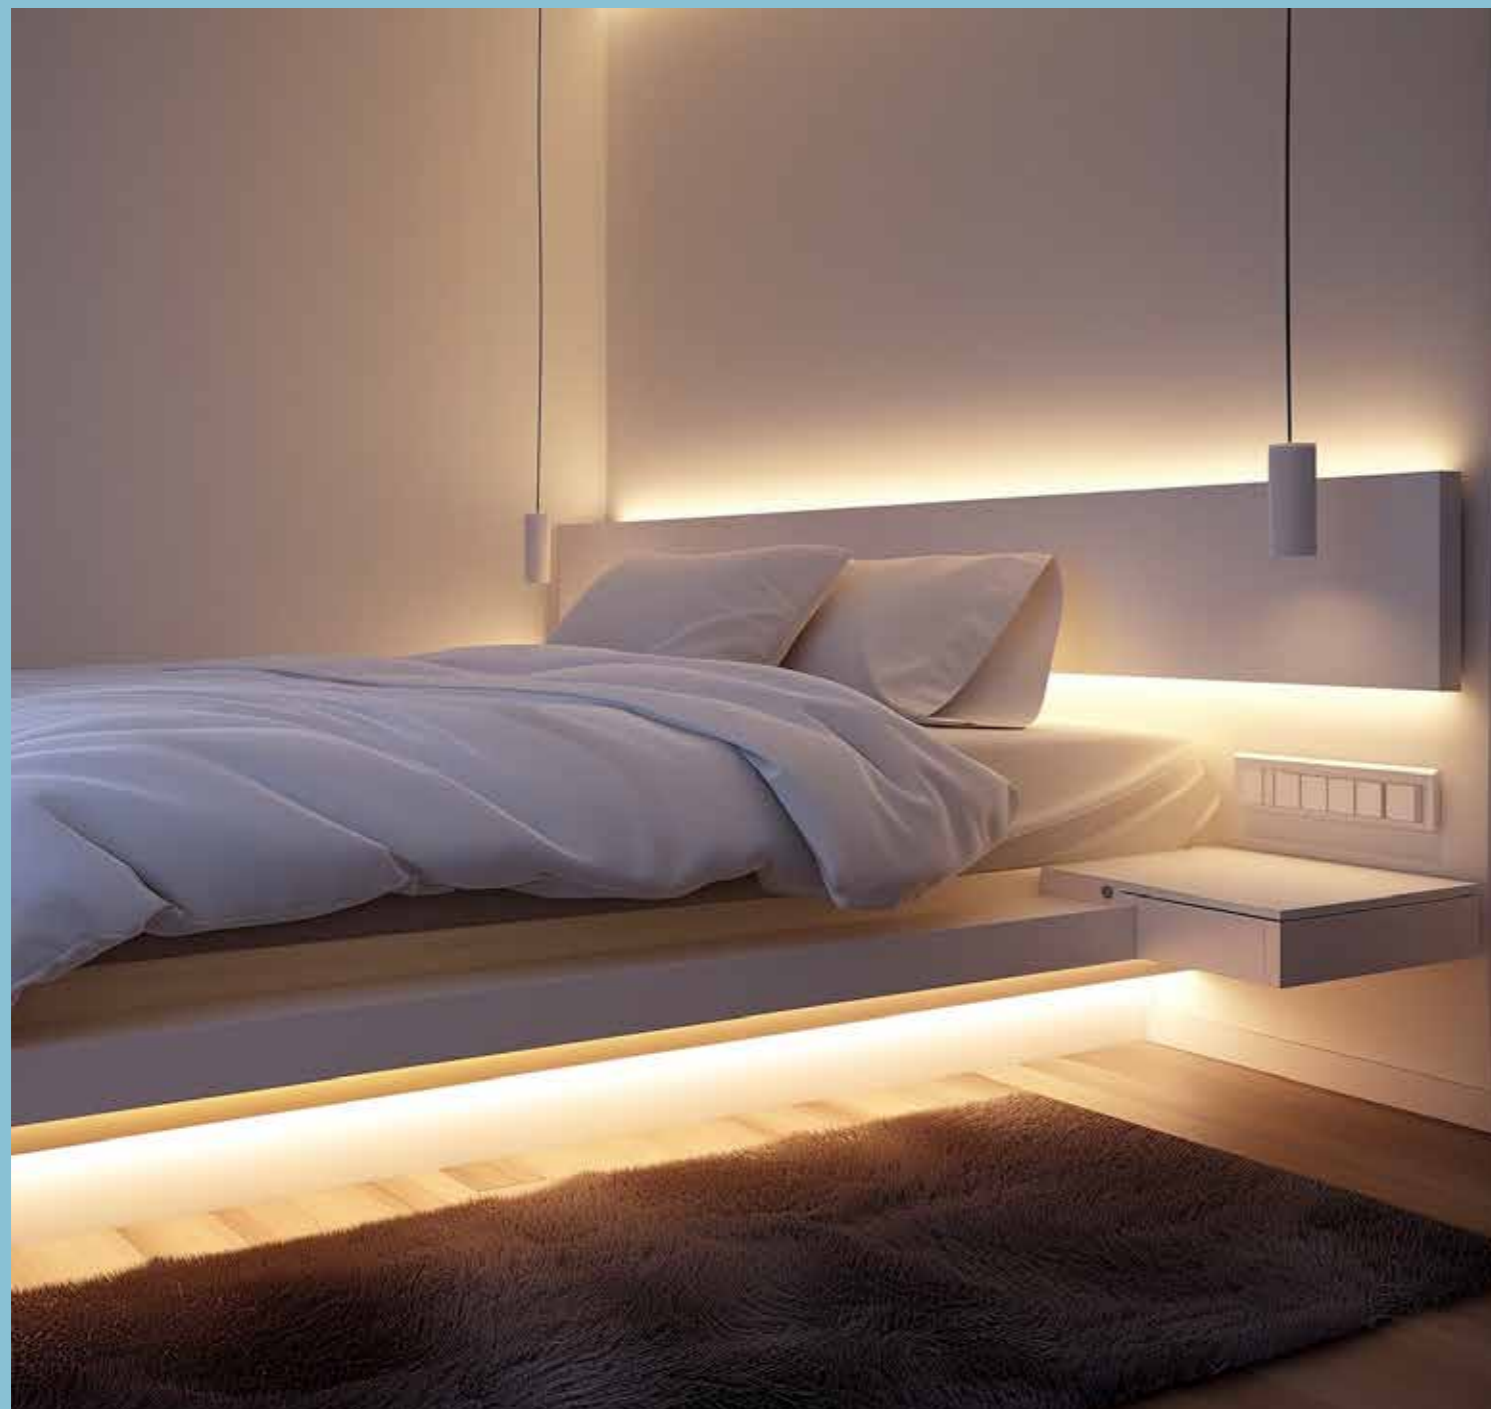

Profili montaggio sporgente
Led surfaces profiles

DODIS

Integrato con la superficie in modo quasi invisibile, DODIS affida la sua efficacia unicamente alla luce, preferendo restare in disparte. Profilo lineare di superficie a proiezione simmetrica con illuminazione a LED. Realizzato in policarbonato opalino estruso e completato da teste in termoplastico.

Almost invisibly integrated in the surface, DODIS gives its effect entirely to the light, thereby retreating as far as possible. LED linear surface profile with symmetrical light projection. designed based on a single essential profile, made of extruded opal polycarbonate with lateral heads in thermoplastic.